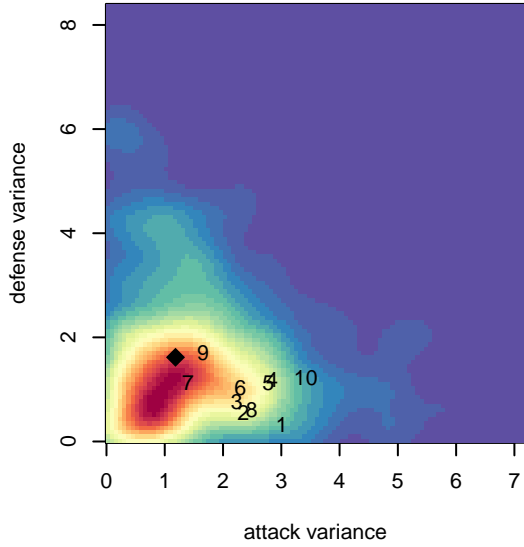

**attack and defense variance (black dot)
relative to other teams
and top 10 in region**