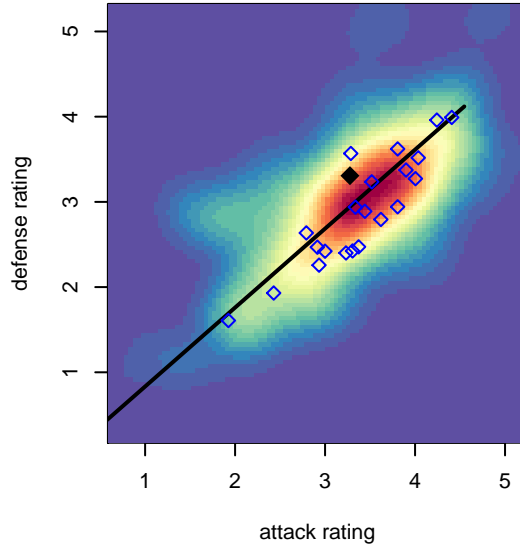

**attack and defense rating
relative to others at age
and all opponents in last 13 months**