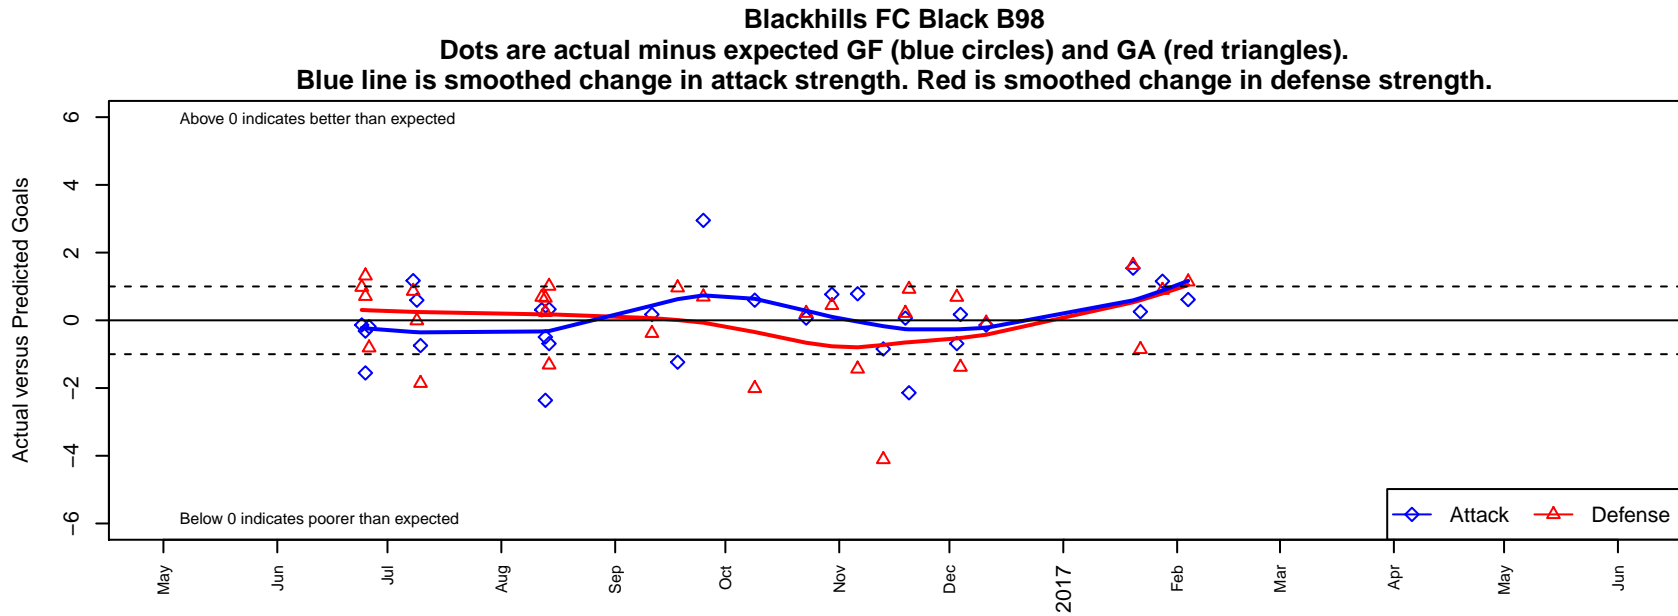

**attack and defense variance (black dot)
relative to other teams
and top 10 in region**

**attack and defense rating
relative to others at age
and all opponents in last 13 months**

Blackhills FC Black B98

Blackhills FC
Olympia, WA
B98 total strength=1750
attack=26.48 defense=27.31
fall league = RCL B98 Div 2

alt names used:
Blackhills FC B98-99 Black
BLACKHILLS FC B 98 BLACK A (WA)
46 Blackhills FC B98 Black
Blackhills FC B98 Black A
Blackhills FC B98 Black ADisqualified
Blackhills FC B98 Black A

Venues played:
2016 Capital Cup BU17-U19 Gold
2016 Nike Crossfire Challenge Super Group U'
2016 Pacific Coast Challenge Premier U19
2016 RCL B98 Div 2
2016 WYS Championship B98