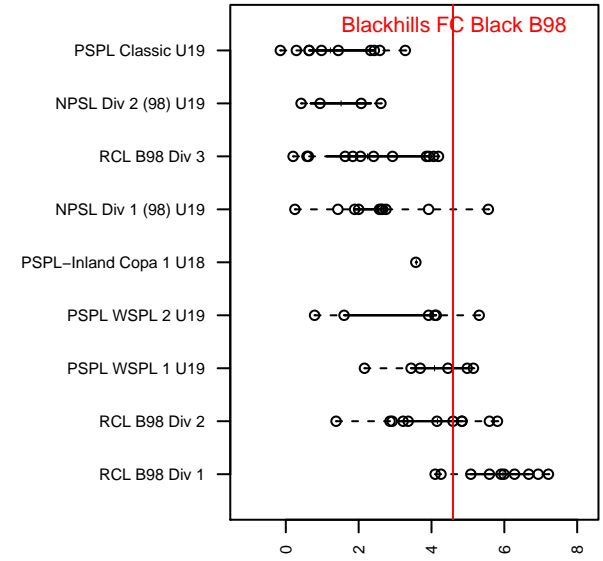

**attack and defense rating
relative to others at age
and all opponents in last 13 months**